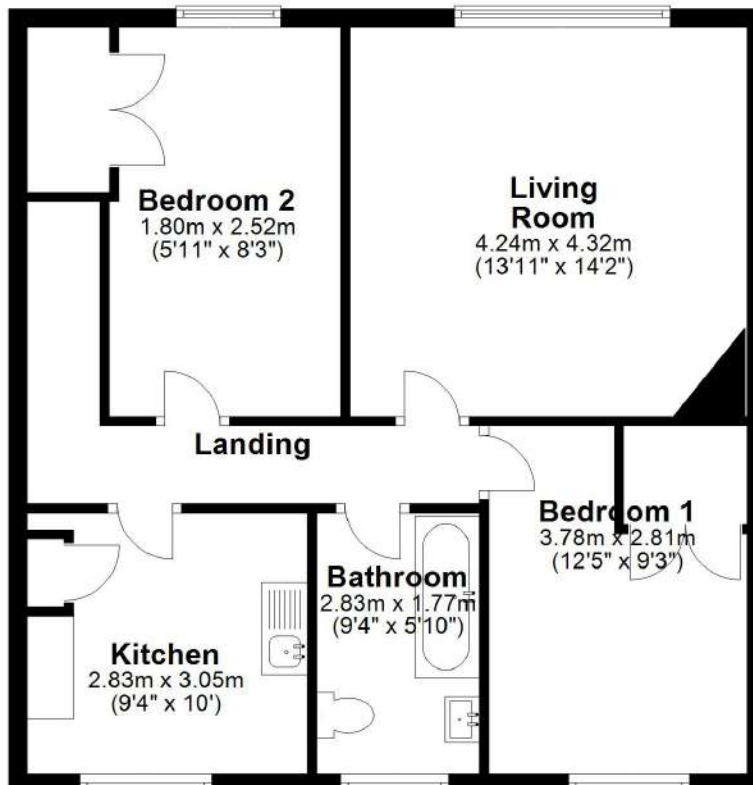

Ground Floor

Approx. 68.0 sq. metres (732.2 sq. feet)

First Floor

Approx. 60.5 sq. metres (651.0 sq. feet)

Total area: approx. 128.5 sq. metres (1383.3 sq. feet)

Whilst every attempt has been made to ensure the accuracy of the floorplan contained here, measurements or doors, windows, rooms and any other items are approximate and no responsibility is taken for any error. Omission or mis-statement. This plan is for illustrative purposes only and should be used as such by a prospective purchaser. The services, systems and appliances shown have not been tested and no guarantee is given. Plan produced using PlanUp.