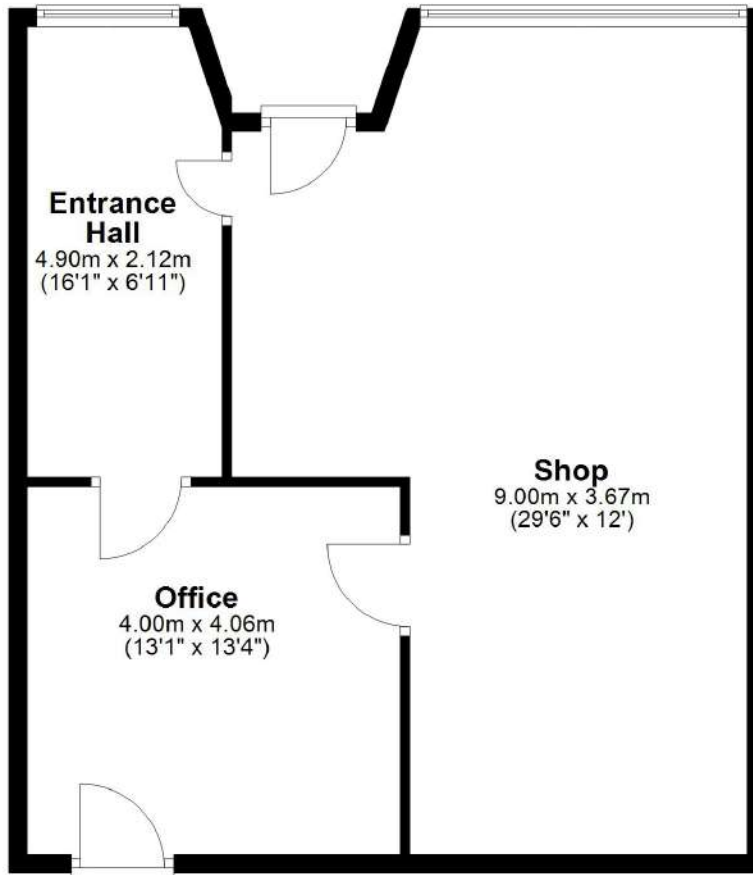

Ground Floor

Approx. 68.0 sq. metres (732.2 sq. feet)

First Floor

Approx. 60.5 sq. metres (651.0 sq. feet)

Total area: approx. 128.5 sq. metres (1383.3 sq. feet)

Whilst every attempt has been made to ensure the accuracy of the floorplan contained here, measurements or doors, windows, rooms and any other items are approximate and no responsibility is taken for any error. Omission or mis-statement. This plan is for illustrative purposes only and should be used as such by a prospective purchaser. The services, systems and appliances shown have not been tested and no guarantee is given. Plan produced using PlanUp.