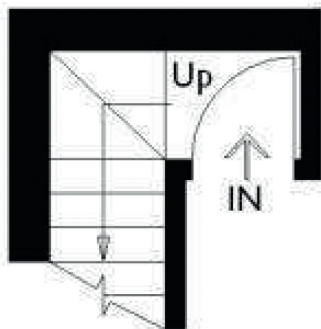

218 Middle Lane, Crouch End, London N8 7LA

Approximate Gross Internal Area

First Floor = 21 sq ft / 2 sq m

Second Floor = 484 sq ft / 45 sq m

Total = 506 sq ft / 47 sq m

First Floor

Illustration for identification purposes only, measurements are approximate, not to scale.