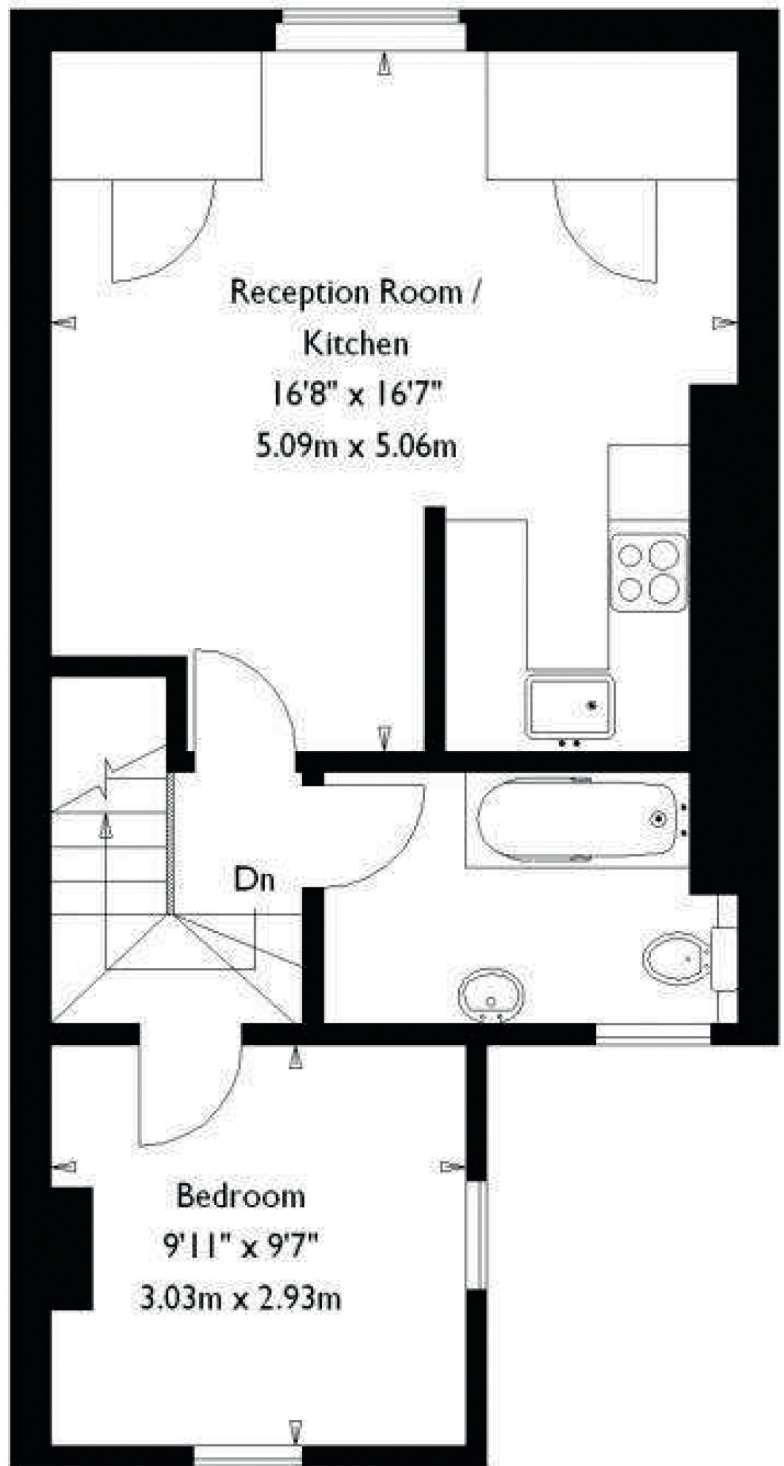

218 Middle Lane, Crouch End, London N8 7LA

Plans not to scale and for identification purposes only.

218 Middle Lane, Crouch End, London N8 7LA

Approximate Gross Internal Area

First Floor = 21 sq ft / 2 sq m

Second Floor = 484 sq ft / 45 sq m

Total = 506 sq ft / 47 sq m

First Floor

Second Floor

Illustration for identification purposes only, measurements are approximate, not to scale.