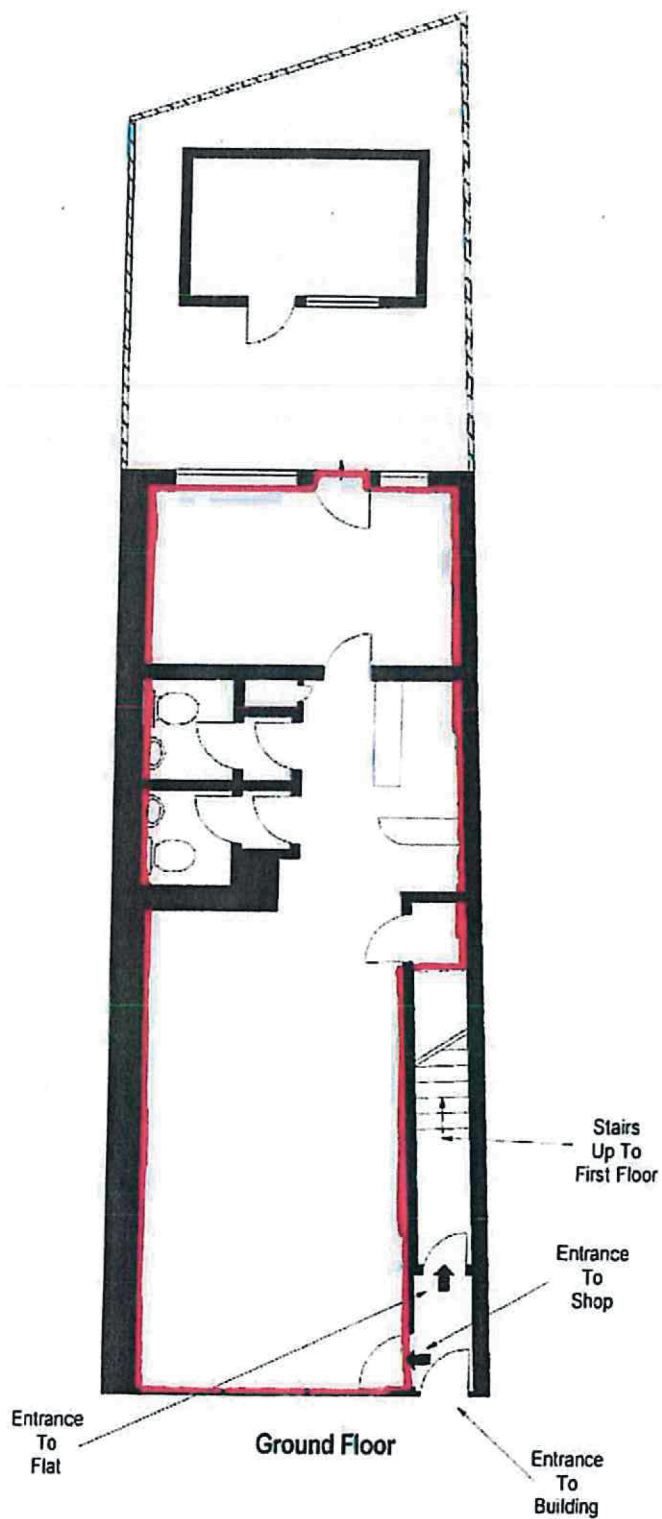

218 Middle Lane, Crouch End, London N8 7LA

Plans not to scale and for identification purposes only.

218 Middle Lane, Crouch End, London N8 7LA

Approximate Gross Internal Area

First Floor = 21 sq ft / 2 sq m

Second Floor = 484 sq ft / 45 sq m

Total = 506 sq ft / 47 sq m

First Floor

Second Floor

Illustration for identification purposes only, measurements are approximate, not to scale.