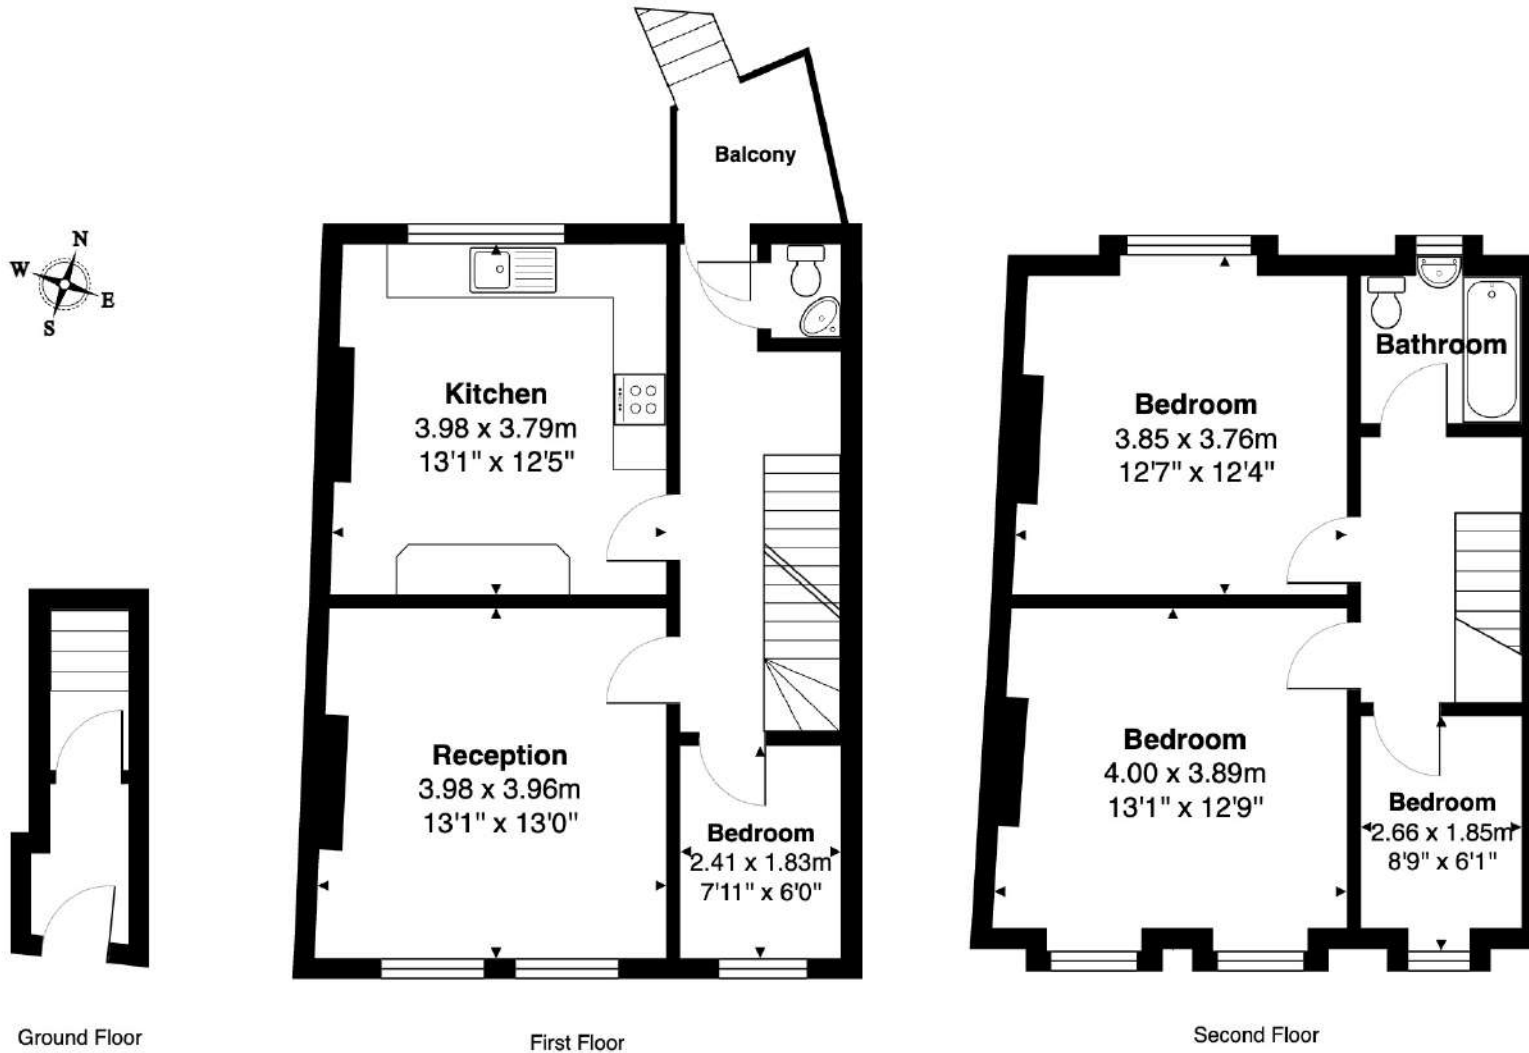

85 Uxbridge Road, Stanmore Middlesex HA7 3NH

Total Area: 92.0 m² ... 990 ft² (excluding balcony)

All measurements are approximate and for display purposes only.