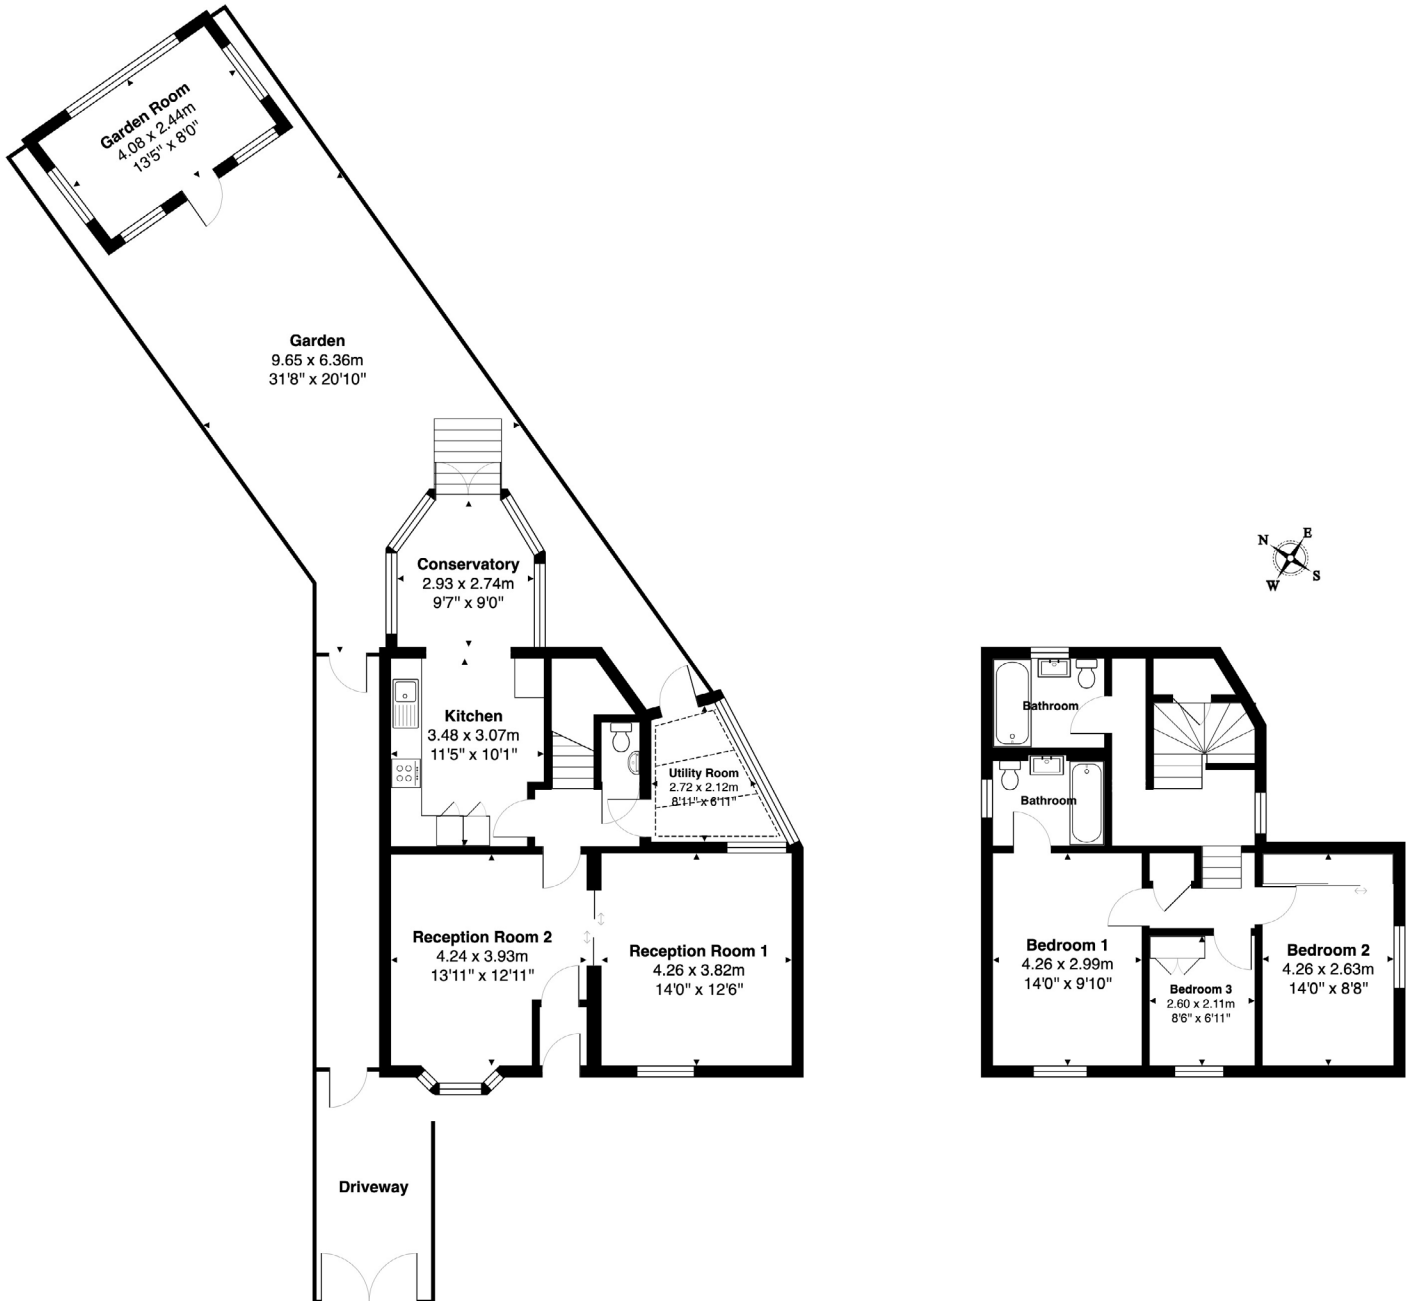

# Tudor Cottage, 48 Tenterden Grove, Hendon, London NW4 1TH

Total Area: 122.6 m<sup>2</sup> ... 1320 ft<sup>2</sup> (excluding garden room)

All measurements are approximate and for display purposes only.