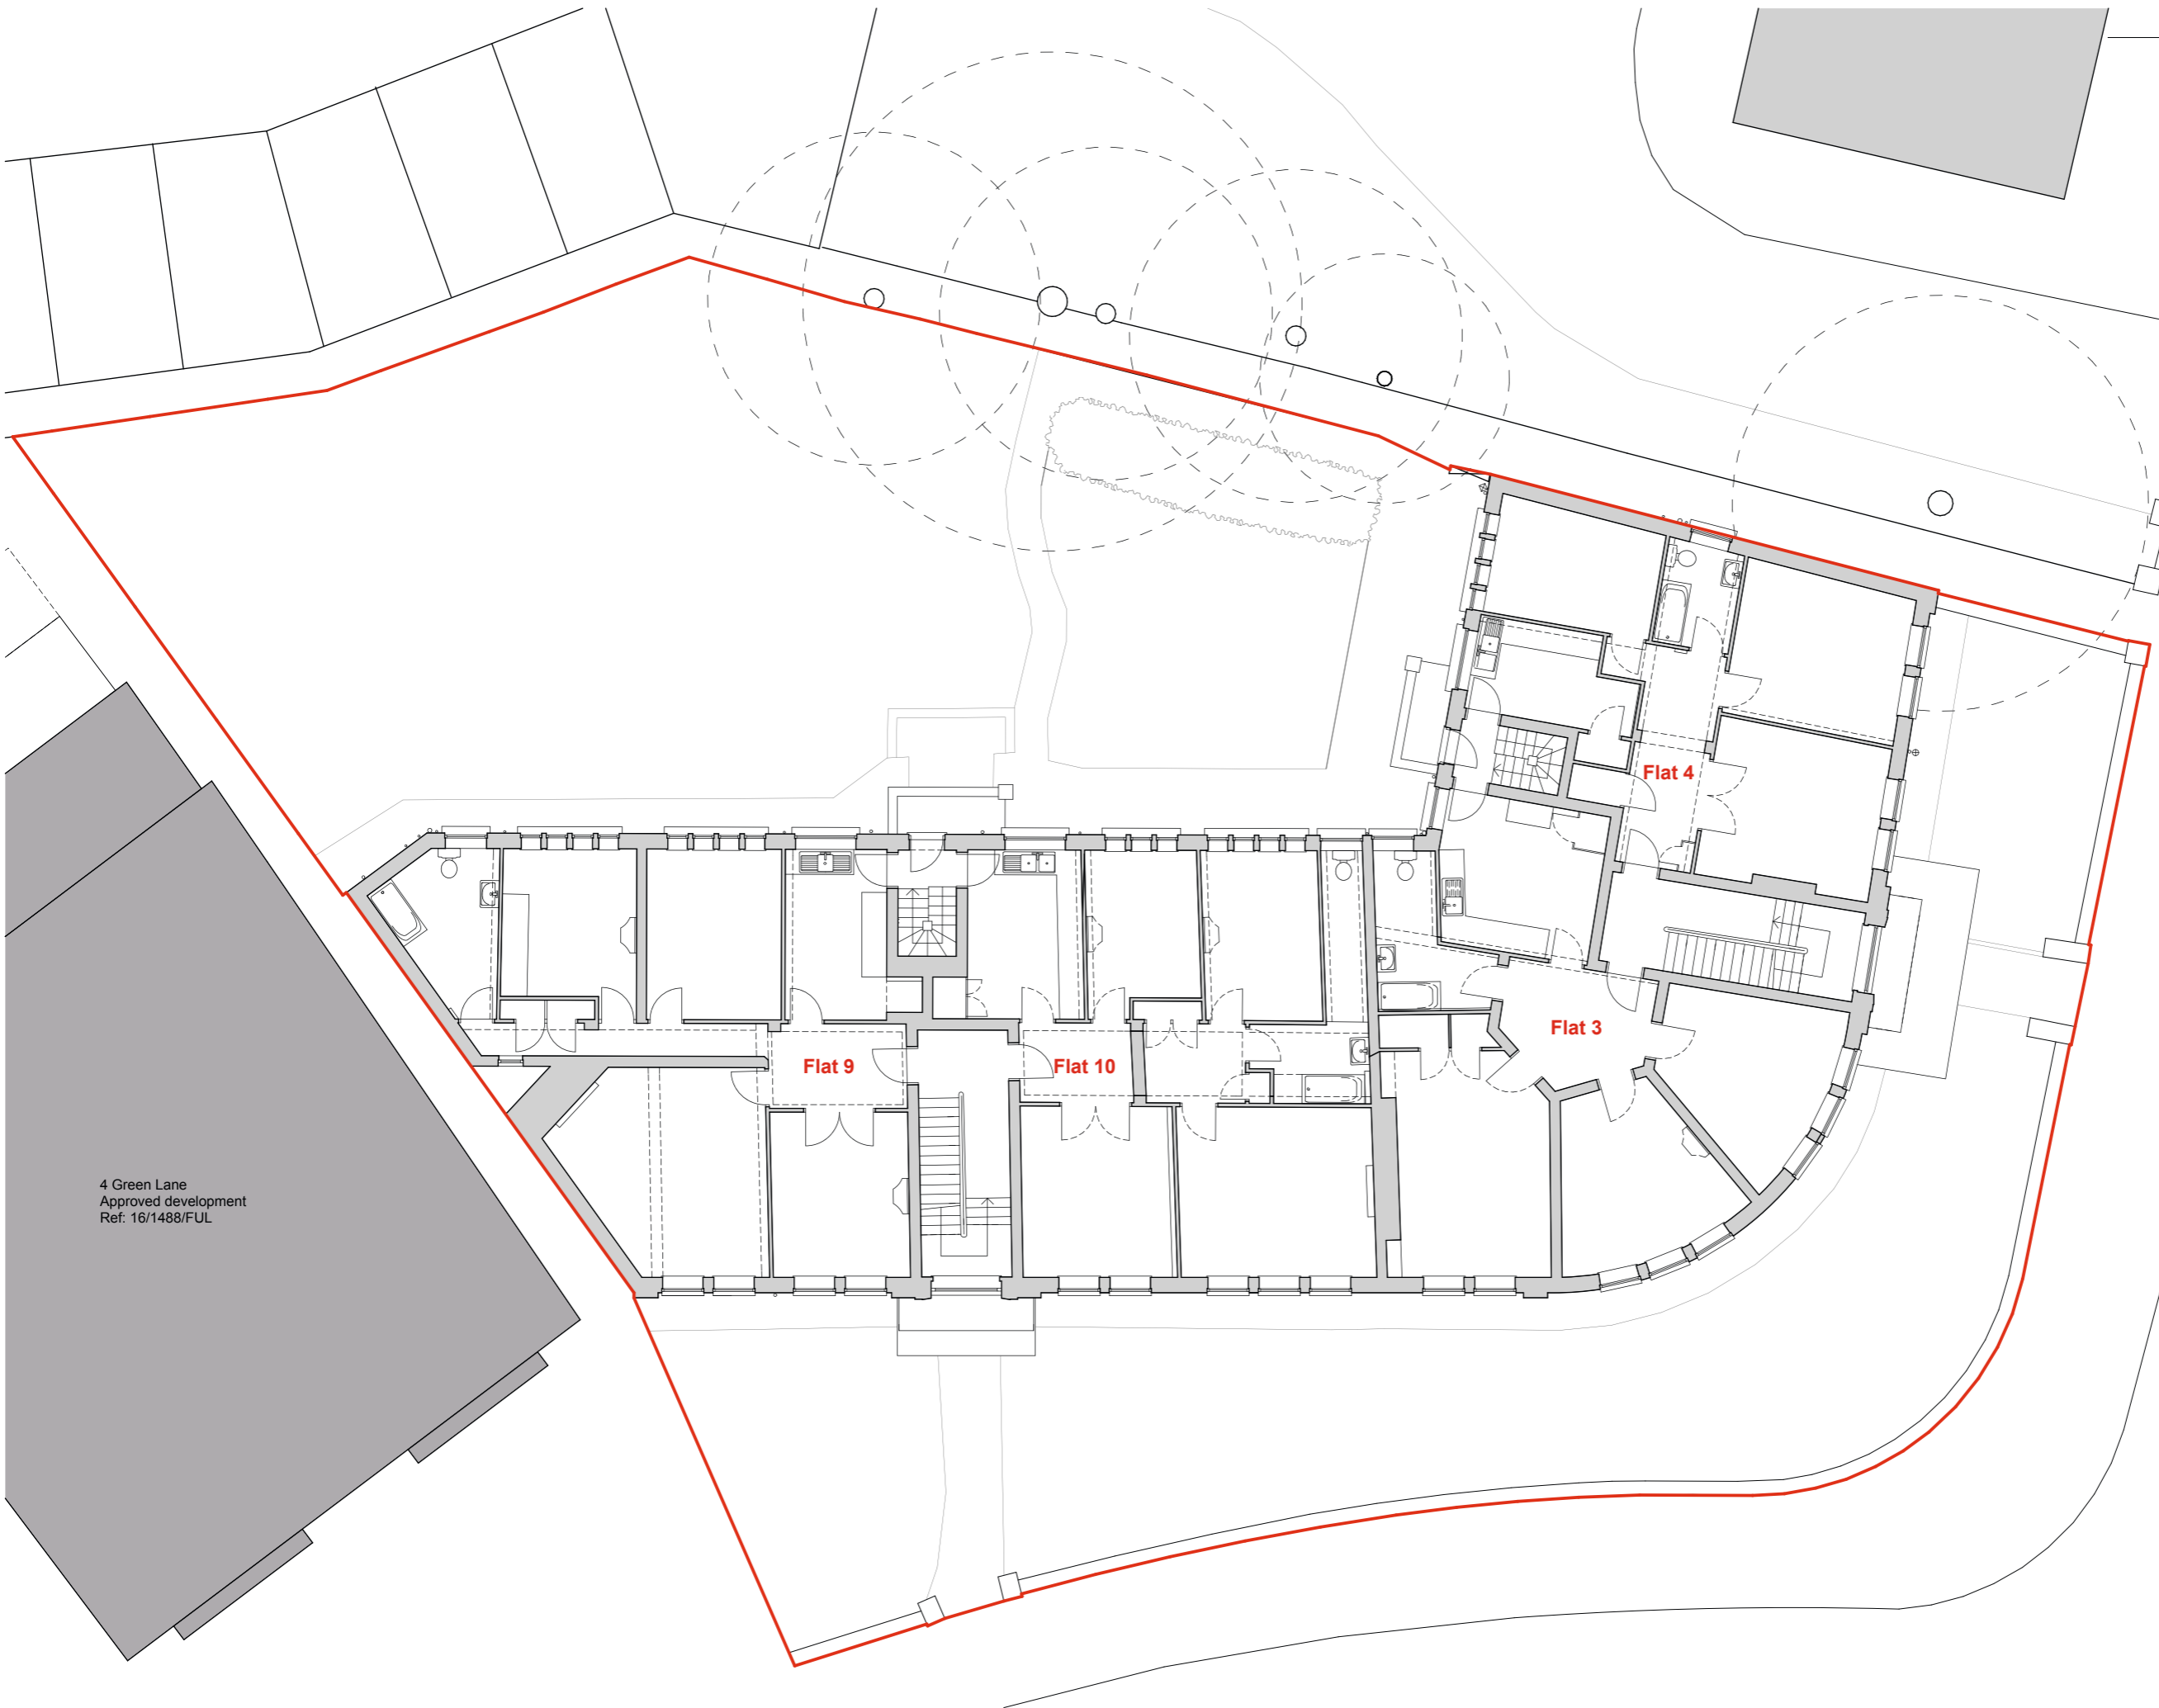

Holmbush Court,
Green Lane,
Hendon
London NW4 2NS

Ground Floor

Plan not to scale and for
identification purposes only.

4 Green Lane
Approved development
Ref: 16/1488/FUL

Holmbush Court,
Green Lane,
Hendon
London NW4 2NS

First Floor

Plan not to scale and for
identification purposes only.

4 Green Lane
Approved development
Ref: 16/1488/FUL

Holmbush Court,
Green Lane,
Hendon
London NW4 2NS

Second Floor

Plan not to scale and for
identification purposes only.